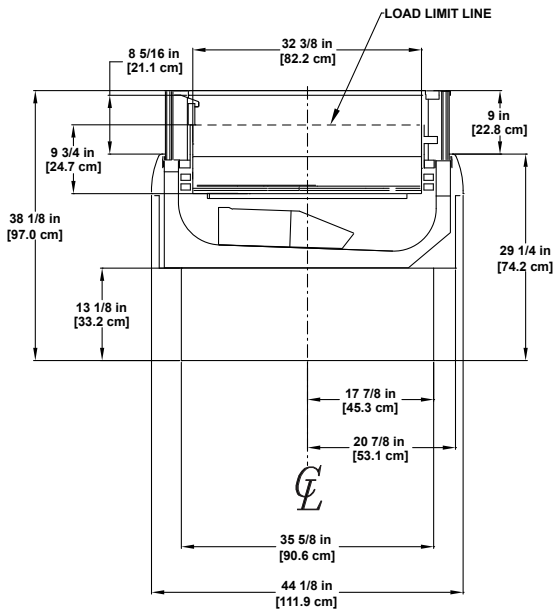

Narrow Self-Contained Single-Deck Merchandiser

Narrow self-contained glass front island for frozen, ice cream and medium temperature applications. Dual temperature capability available.

Model ONIZGGA
Narrow Self-Contained Single-Deck Merchandiser

Base Model Features

- The narrow footprint of the ONIZGGA is ideal for smaller spaces or when trying to maximize floor space.
- 10" wrap-around glass provides maximum product visibility from all four sides of the cases.
- The 13-1/8" base frame gives easy access to the condensing unit.
- Deep bin depth easily accommodates maximum pack-out of product.
- Adjustable wire display racks can be placed at multiple levels for that "just right" display.
- Energy efficient fan motors are provided as a standard offering.
- Advanced coil and baffle design provides consistent temperatures throughout the spacious bin for maintaining product integrity.
- Integrated two-part polymer bumper systems provide superior protection and durability.
- Superior exterior fit and finish for clean, eye-catching lines.
- Lift up fan plenum provides easy access for coil cleaning.
- Easily removable fan assembly.
- Drain pan included for managing waste water.
- Removable castors for easy merchandiser unloading, movement and placement.