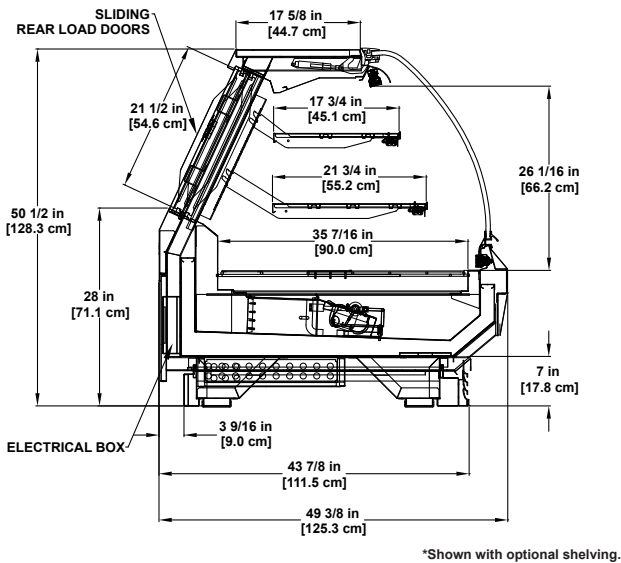

Please consult Hillphoenix Engineering Reference Manual for dimensions, plan views and technical specifications. Specifications subject to change without notice. Designed for optional performance in store environments where temperature and humidity do not exceed 75°F and 55% R.H. Certified to UL 471 and ANSI/NSF Standard 7.

Base Model Features

- C-frame with bullet leg construction.
- Standard 50-1/2"H with 7"H base frame height.
- 49-3/8" deep model.
- Exterior: Painted metal, including lower front panel above base.
- Stainless steel base trim, front and sides.
- Stainless steel exterior trim.
- Painted metal outside back and rear base trim.
- Stainless steel top sill (17-5/8" does not require scale stand).
- Clear rear load doors with black frames.
- 5/8" thermopane, insulated regular-glare curved lift front glass.
- Black painted metal interior and trim.
- Black plastic coil covers with fixed black wire rack.
- Clearvoyant® LED canopy lights.
- Rear electrical box mounted behind the lower panel.
- Solar digital thermometer.
- Energy efficient fans.
- Remote DX refrigeration package.

Available Options

- Available lengths: 4', 6', 8' and 12'.
- Case heights available: 52-1/2" and 54-1/2".
- Alternate flexible base heights include: 9" and 11"H.
- Extruded polymer base trim.
- Painted metal base trim.
- Master with nose bumper.
- Cart Bumper (for flat front profile).
- Interior and exterior stainless steel finish.
- White or other painted metal interior finish.
- Solid surface or stone case top.
- Integrated casetop scale stand.
- Adjustable scalestand.
- (1) row each 18" and 22" black painted metal shelving with PTM.
- Clearvoyant LED undershelf lighting.
- White plastic coil covers.
- Adjustable wire racks.
- Reflective rear load doors.
- Black glass gasket, wipe and glass handle.
- Rear flip-up work boards.
- ISO outlet/CON outlets.
- Solid interior painted, solid interior mirror polish stainless steel, thermal glass divider or glass ends.

Dover Food Retail
Conyers, GA USA
844.591.5937
hillphoenix.com

Hillphoenix

©2020 Hillphoenix, Inc.