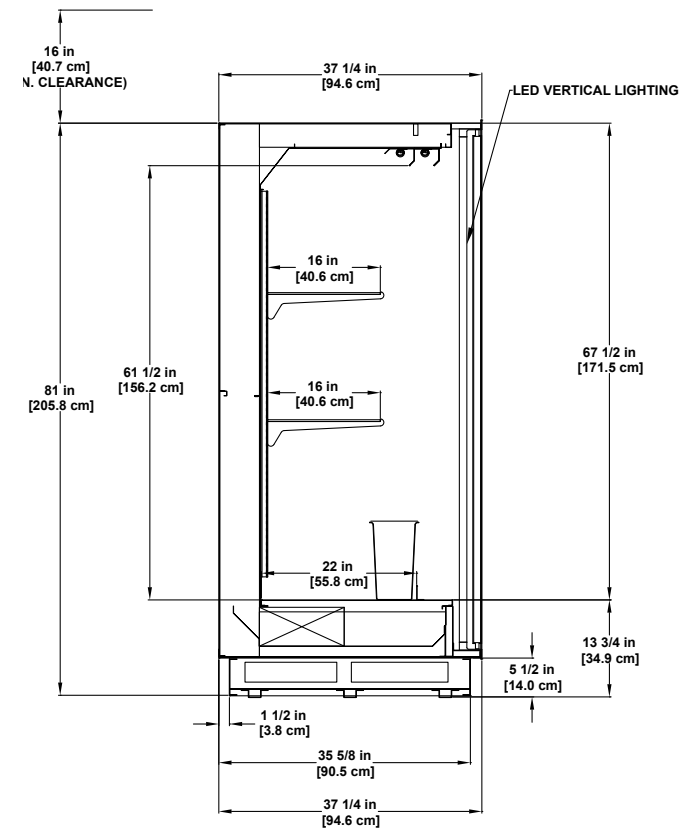

Floral Cases

Refrigerated self-service displays.

Floral SELF-SERVICE

FT-R Refrigerated Multi-deck Display

PF-R Refrigerated Multi-deck Display

NFD-R Refrigerated Multi-deck Display

NFO-R Refrigerated Multi-deck Display

NFT-R Refrigerated Multi-deck Display

NFT-R Refrigerated Multi-deck Display

NFD-R Refrigerated Multi-deck Display

NFO-R Refrigerated Multi-deck Display

Please consult Hillphoenix Engineering Reference Manual for dimensions, plan views and technical specifications. Specifications are subject to change without notice.