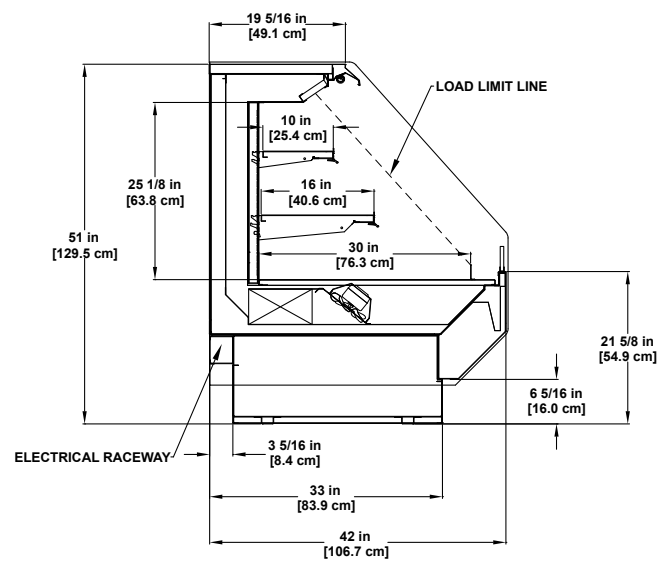

PF-R Refrigerated Multi-deck Display