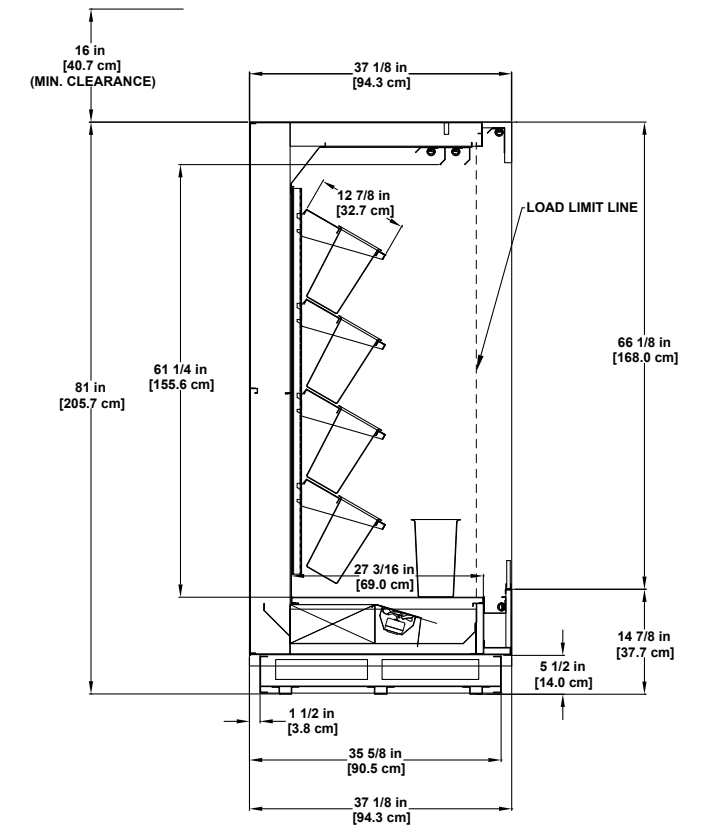

Floral Cases

Refrigerated self-service displays.

Floral SELF-SERVICE

FT-R Refrigerated Multi-deck Display

PF-R Refrigerated Multi-deck Display

NFD-R Refrigerated Multi-deck Display

NFO-R Refrigerated Multi-deck Display

NFT-R Refrigerated Multi-deck Display

NFT-R Refrigerated Multi-deck Display

NFD-R Refrigerated Multi-deck Display

NFO-R Refrigerated Multi-deck Display

Please consult Hillphoenix Engineering Reference Manual for dimensions, plan views and technical specifications. Specifications are subject to change without notice.